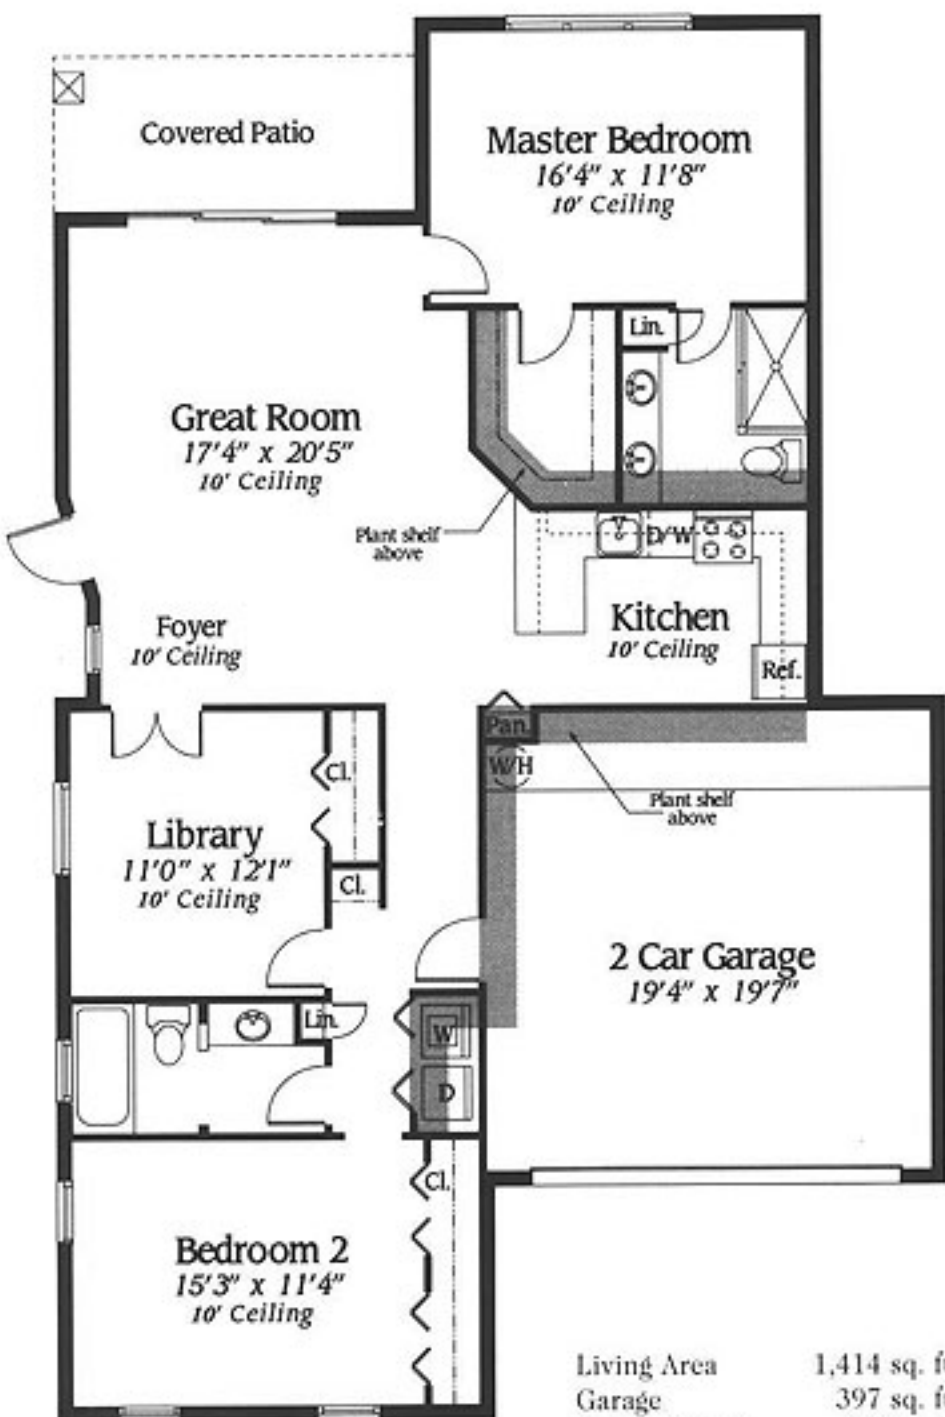

Cristal

3 Bedroom, 2 Bath, Great Room, 2-Car Garage

Living Area	1,414 sq. ft.
Garage	397 sq. ft.
Covered Patio	94 sq. ft.
Covered Entry	8 sq. ft.
Total	1,913 sq. ft.