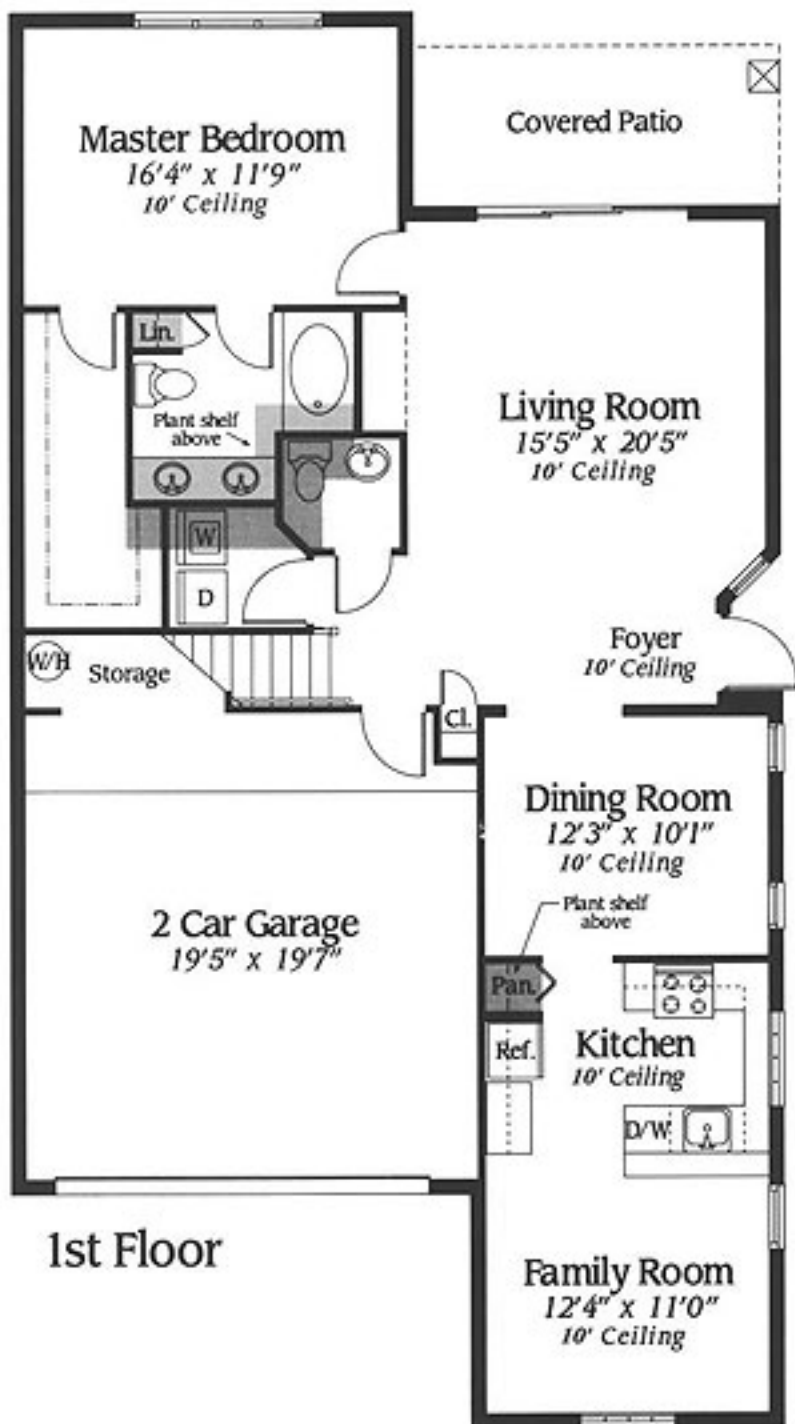

# Alessi

3 Bedroom, 2-1/2 Bath, Family Room, 2-Car Garage

Living Area	1,800 sq. ft.
Garage	397 sq. ft.
Covered Patio	94 sq. ft.
Covered Entry	10 sq. ft.
<b>Total</b>	<b>2,301 sq. ft.</b>