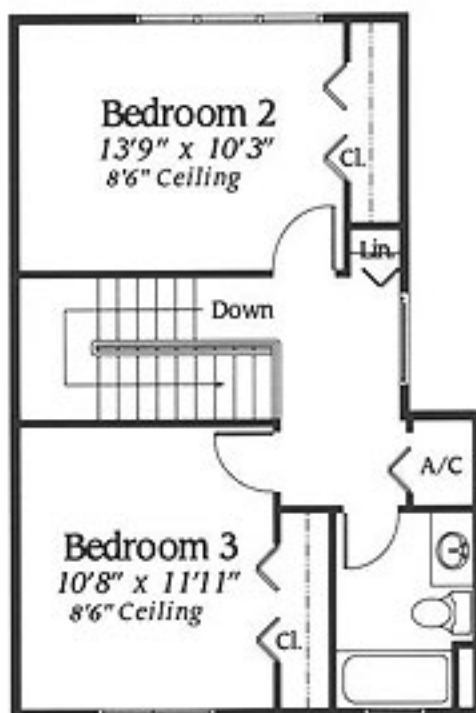

# Alessi

3 Bedroom, 2-1/2 Bath, Family Room, 2-Car Garage

Living Area	1,800 sq. ft.
Garage	397 sq. ft.
Covered Patio	94 sq. ft.
Covered Entry	10 sq. ft.
<b>Total</b>	<b>2,301 sq. ft.</b>